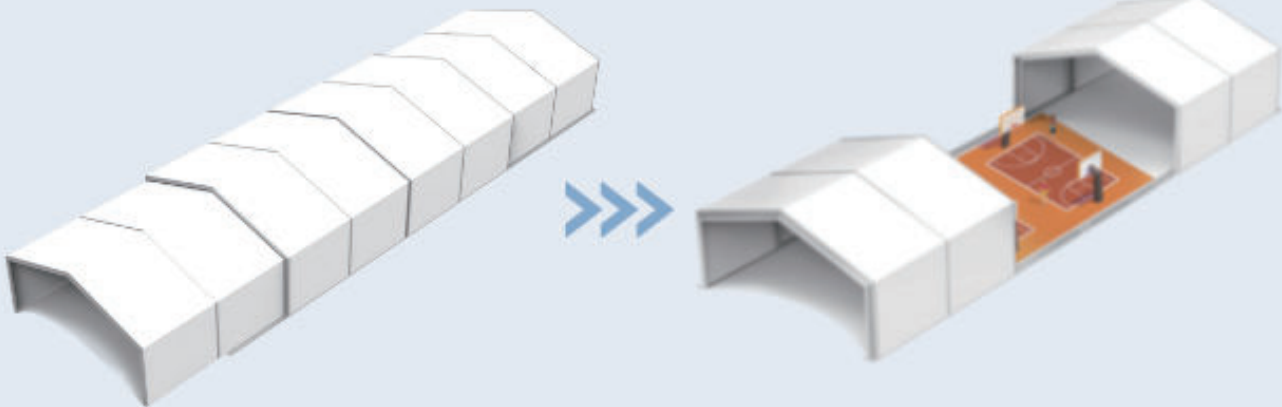

RETRACTABLE SPORTSPACE

SPAN

10 - 35m

LENGTH

Customized from min. 10m

HEIGHT

1 - 6m

Driving method

Manual or electric drive options in all occasions.

Highly customisable

Wide choice of membrane colors. Design your own tent.

Low maintenance

All aluminum parts are protected by galvanized.

+1 713-386-9281

admin@shelter-structures.com

SMART RETRACTABLE SPORTSPACE

SPAN	LENGTH	HEIGHT
10 - 35m	10 - 160m	1 - 6m