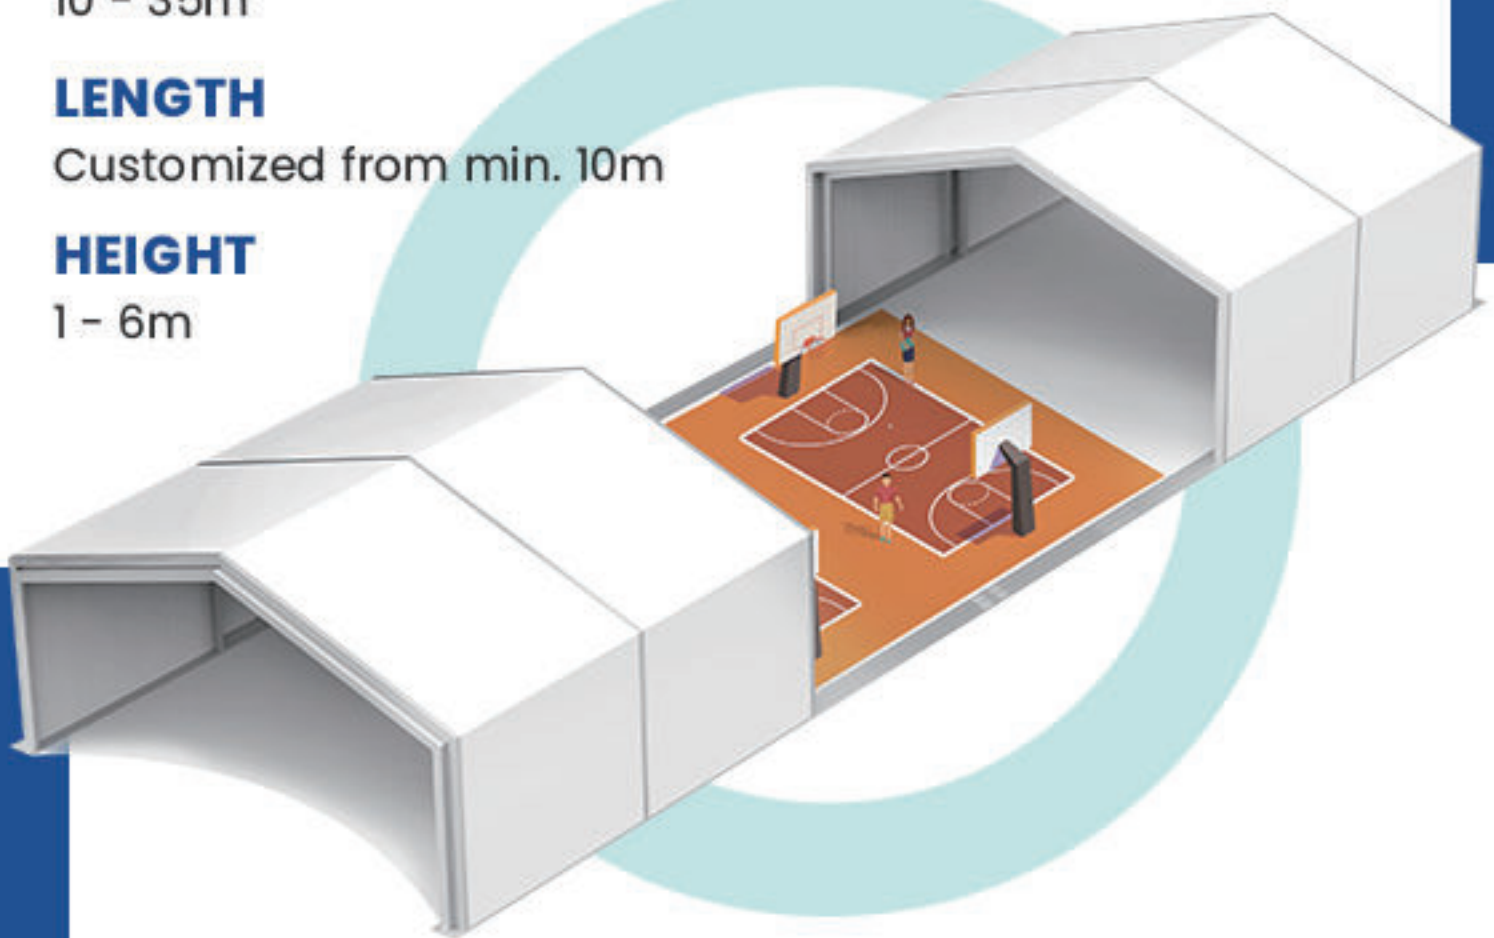

RETRACTABLE SPORTSPACE

SPAN

10 - 35m

LENGTH

Customized from min. 10m

HEIGHT

1 - 6m

Driving method

SMART RETRACTABLE SPORTSPACE

SPAN	LENGTH	HEIGHT
10 - 35m	10 - 160m	1 - 6m