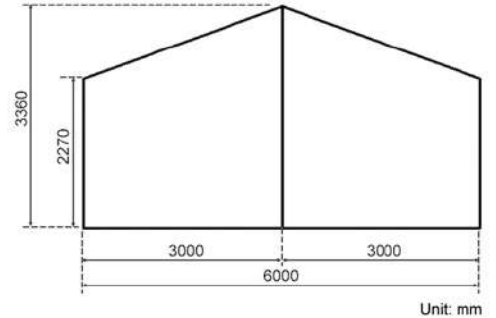

MILITARY SERIES

Main Profiles:	Available Sizes: 94x48x3mm
	Material: Hard pressed extruded aluminum alloy T6061/T6
Cover:	Features: Stainless
	Density: 710g/sqm double coated blockout army green PVC for roof & side walls
	Material: PVC coated polyester fabric
Components:	Features: Water proof, UV resistant, fire retardant(DIN4102, B1, M2)
	Superior enclosure with hot dip galvanized steel

MILITARY SERIES FRAME SPECIFICATION

Item	Width(m)	Eave Height(m)	Ridge Height(m)	Bay Distance(m)	Longest Parts(m)	Max.Wind Load
MT006003	6	2.27	3.36	3	3.30	80km/h
MT008003	8	2.27	3.96	3	4.30	